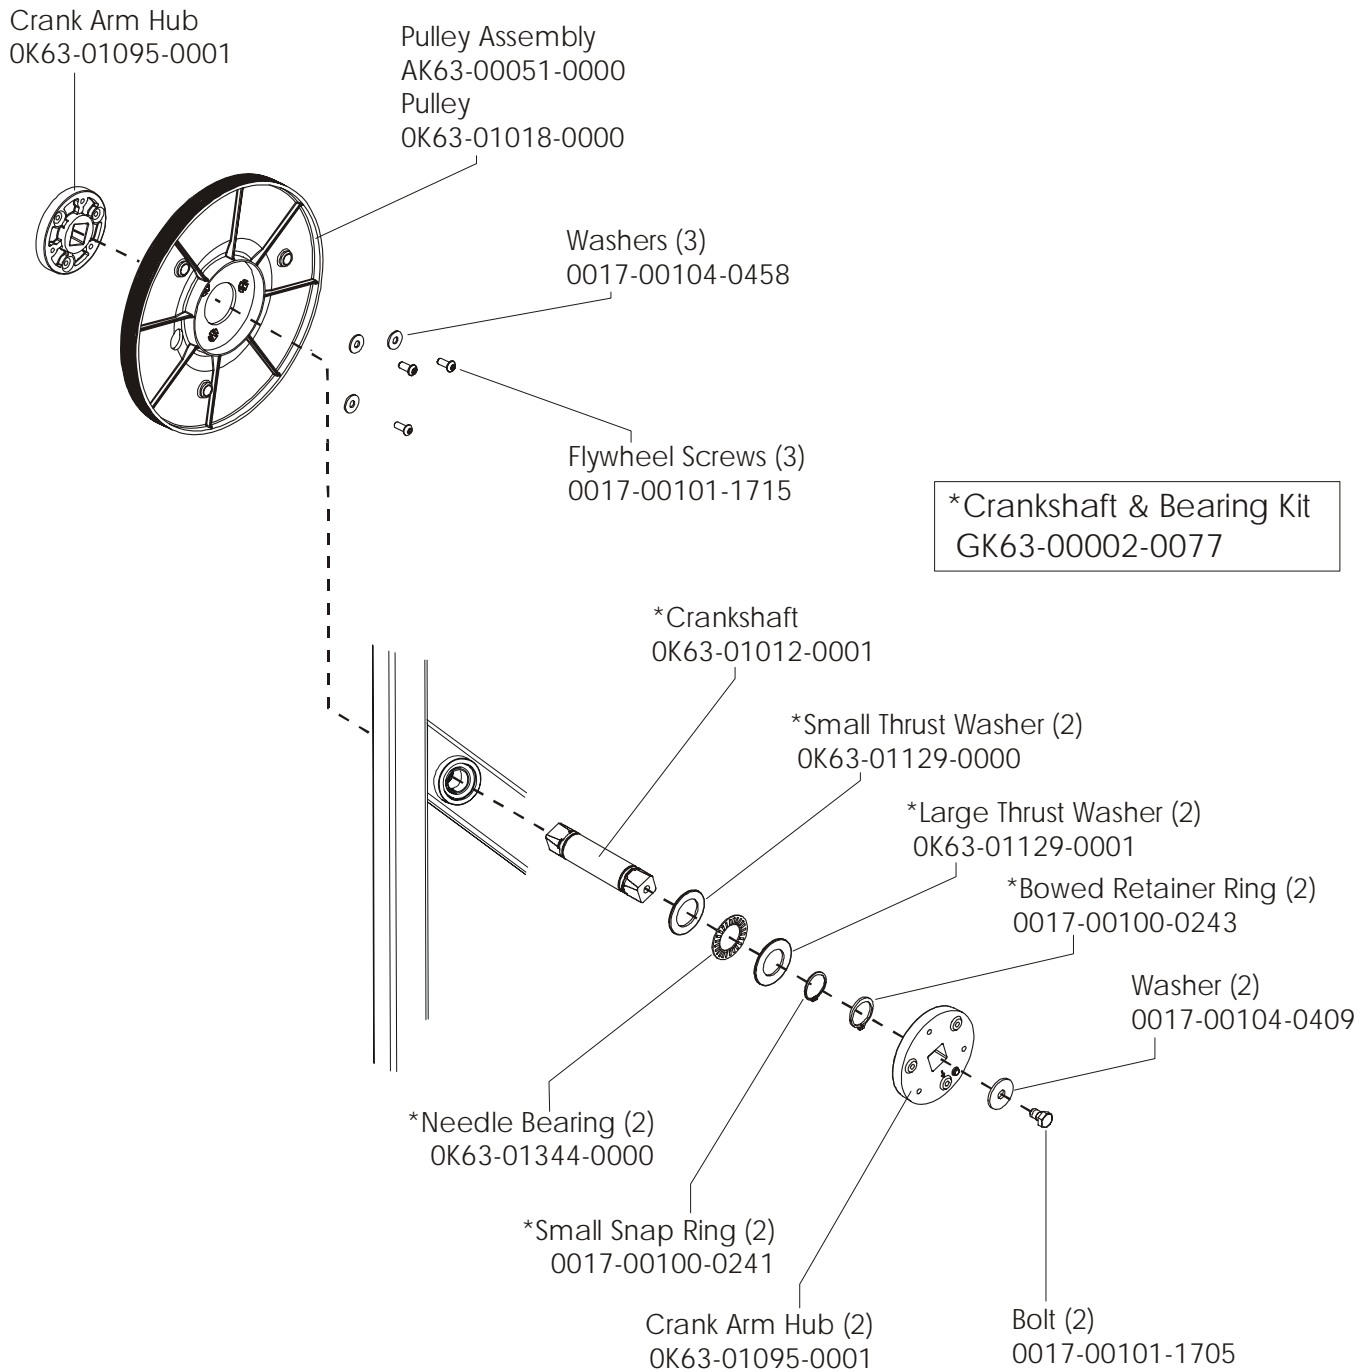

ARCTIC SILVER 95RE
Power Control Board

95RE-0XXX-04
S/N 100000-UP

Assembly Number - AK39-00092-0000

ARCTIC SILVER 95RE
Alternator w/pulley Assembly

95RE-0XXX-04
S/N 100000-UP

Assembly Number – AK63-00093-0000

ARCTIC SILVER 95RE

Crank Shaft and Bearing Assembly

95RE-0XXX-04
S/N 100000-UP

ARCTIC SILVER 95RE
Intermediate Shaft and Bearing Assembly

95RE-0XXX-04
S/N 100000-UP

Clutch Assembly
AK63-00026-0000
(not included in kit)